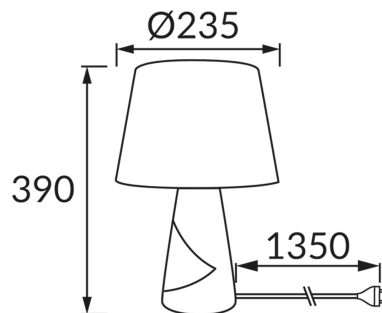

PRODUCT INFORMATION SHEET

BASIC INFORMATION

Product name:	MAGDA E27 GOLD / BEIGE
Ideus index:	03963
EAN barcode:	5901477339639
Colour :	Gold/beige
Materials:	Ceramics, stainless steel, textile reinforced plastic
Height:	390 mm
Width:	235 mm
Depth:	235 mm
Box packaging:	6 pcs

PRODUCT PARAMETERS

Power supply:	220-240V 50/60Hz
Power:	max 40 W
Lampholder type:	E27
Dedicated light source:	Compact fluorescent lamp/LED
	Possibility of light source replacement
	On/off switch
Product offer the possibility of adjusting the illumination direction:	No
Electric shock protection class:	2
Degree of protection provided against intrusion dust, accidental contact and water:	IP20
	For indoor use
CE	Declaration of conformity