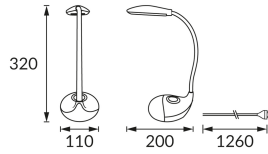

PRODUCT INFORMATION SHEET

Replaceability of light sources and/or control gears without product permanent damage

BASIC INFORMATION

Product name:	BOA LED BLACK RGB
Ideus index:	04001
EAN barcode:	5901477340017
Colour :	Black
Materials:	ABS
Height:	320 mm
Width:	110 mm
Depth:	200 mm
Box packaging:	12 pcs

REMARKS

- touch switch
- three-stage brightness regulation (1 W, 3 W, 6 W)
- adjustable base light color (RGB)

PRODUCT PARAMETERS

Power supply:	230V 50Hz
Power:	max 6 W
Dedicated light source:	SMD LED, in set
	Non-replaceable light source
Luminaire luminous flux:	280 lm
Light colour:	Neutral white
Luminous beam angle:	120°
Shelf life L70B50 in h:	35 000 h
	On/off switch
Product offer the possibility of adjusting the illumination direction:	Yes
Light source luminous flux for a reference colour temperature:	490 lm
Colour temperature:	4100 K
Colour rendering index Ra:	81
Electric shock protection class:	2/3
Degree of protection provided against intrusion dust, accidental contact and water:	IP20
	For indoor use
Displacement factor (DF, cos φ1):	0.531
CE	Declaration of conformity