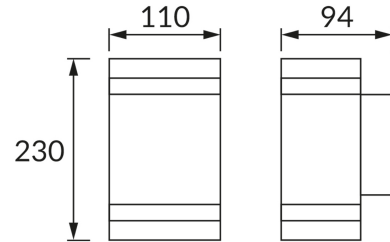

PRODUCT INFORMATION SHEET

BASIC INFORMATION

Product name:	BRUNO 2xGU10 D BLACK
Ideus index:	04007
EAN barcode:	5901477340079
Colour :	Black
Materials:	Aluminium, glass
Height:	230 mm
Width:	110 mm
Depth:	94 mm
Box packaging:	10 pcs

PRODUCT PARAMETERS

Power supply:	220-240V 50/60Hz
Power:	2 x max 35 W
Lampholder type:	GU10
Dedicated light source:	LED
	Possibility of light source replacement
Product offer the possibility of adjusting the illumination direction:	No
Electric shock protection class:	1
Degree of protection provided against intrusion dust, accidental contact and water:	IP54
	For indoor or outdoor use
CE	Declaration of conformity