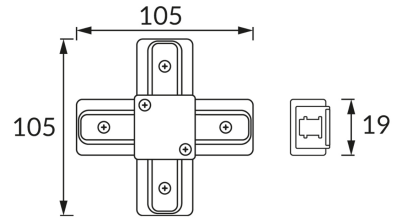

PRODUCT INFORMATION SHEET

BASIC INFORMATION

Product name:	CONNECTOR X BLACK
Ideus index:	04035
EAN barcode:	5901477340352
Colour :	Black
Materials:	Aluminium, copper, plastic
Height:	19 mm
Width:	105 mm
Depth:	105 mm
Box packaging:	50 pcs

REMARKS

Max 16 A

PRODUCT PARAMETERS

Power supply:	220-240V 50/60Hz
Electric shock protection class:	2
Degree of protection provided against intrusion dust, accidental contact and water:	IP20
	For indoor use
CE	Declaration of conformity