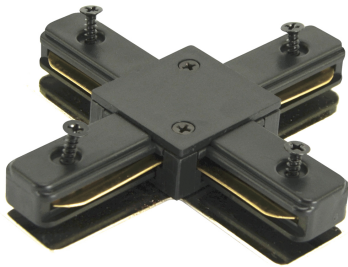

PRODUCT INFORMATION SHEET

BASIC INFORMATION

Product name:	CONNECTOR X BLACK
Ideus index:	04035
EAN barcode:	5901477340352
Colour :	Black
Materials:	Aluminium, copper, plastic
Height:	19 mm
Width:	105 mm
Depth:	105 mm
Box packaging:	50 pcs

REMARKS

Max 16 A

PRODUCT PARAMETERS

Power supply:	220-240V 50/60Hz
Electric shock protection class:	2
Degree of protection provided against intrusion dust, accidental contact and water:	IP20
	For indoor use
CE	Declaration of conformity