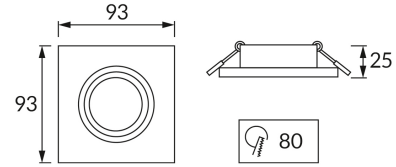

PRODUCT INFORMATION SHEET

BASIC INFORMATION

Product name:	LUBA D BLACK
Ideus index:	04044
EAN barcode:	5901477340444
Colour :	Black
Materials:	Aluminium
Height:	25 mm
Width:	93 mm
Depth:	93 mm
Box packaging:	100 pcs

PRODUCT PARAMETERS

Power:	max 35 W
Dedicated light source:	LED - GU10/MR16
	Possibility of light source replacement
Product offer the possibility of adjusting the illumination direction:	Yes
Degree of protection provided against intrusion dust, accidental contact and water:	IP20
	For indoor use
CE	Declaration of conformity