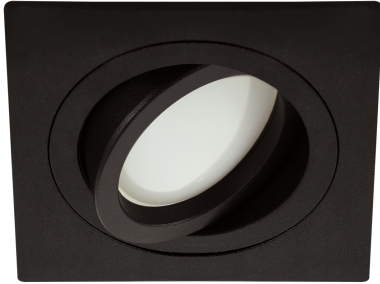

PRODUCT INFORMATION SHEET

BASIC INFORMATION

Product name:	LUBA D BLACK
Ideus index:	04044
EAN barcode:	5901477340444
Colour :	Black
Materials:	Aluminium
Height:	25 mm
Width:	93 mm
Depth:	93 mm
Box packaging:	100 pcs

PRODUCT PARAMETERS

Power:	max 35 W
Dedicated light source:	LED - GU10/MR16
	Possibility of light source replacement
Product offer the possibility of adjusting the illumination direction:	Yes
Degree of protection provided against intrusion dust, accidental contact and water:	IP20
	For indoor use
CE	Declaration of conformity