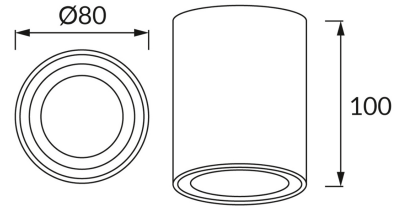

**PRODUCT INFORMATION SHEET****BASIC INFORMATION**

Product name:	<b>INDI C GU10 WHITE</b>
Ideus index:	<b>04045</b>
EAN barcode:	<b>5901477340451</b>
Colour :	<b>White</b>
Materials:	<b>Aluminium alloy cast, acrylic glass</b>
Height:	<b>100 mm</b>
Width:	<b>80 mm</b>
Depth:	<b>80 mm</b>
Box packaging:	<b>40 pcs</b>

**PRODUCT PARAMETERS**

Power supply:	<b>220-240V 50/60Hz</b>
Power:	<b>max 35 W</b>
Lampholder type:	<b>GU10</b>
Dedicated light source:	<b>LED</b>
	<b>Possibility of light source replacement</b>
Product offer the possibility of adjusting the illumination direction:	<b>No</b>
Electric shock protection class:	<b>1</b>
Degree of protection provided against intrusion dust, accidental contact and water:	<b>IP20</b>
	<b>For indoor use</b>
CE	<b>Declaration of conformity</b>