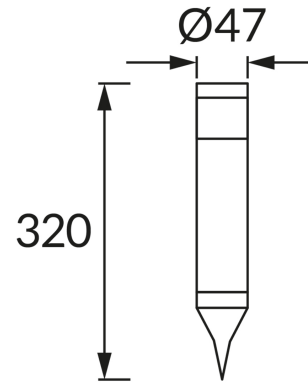

PRODUCT INFORMATION SHEET

BASIC INFORMATION

Product name:	HEL LED 32 0,06W CW
Ideus index:	04051
EAN barcode:	5901477340512
Colour :	Chrome
Materials:	Stainless steel, plastic
Height:	315 mm
Width:	47 mm
Depth:	47 mm
Box packaging:	80 pcs

REMARKS

- with rechargeable battery
- works with ambient light < 20 lx
- lighting time for one charge minimum 6 h

PRODUCT PARAMETERS

Power supply:	DC 1,2 V 1 x 2/3 AAA 100 mAh Ni-MH
Power:	0,06 W
Dedicated light source:	LED, in set
	Non-replaceable light source
Luminaire luminous flux:	1 lm
Light colour:	Cold white
Luminous beam angle:	120°
Shelf life L70B50 in h:	35 000 h
	On/off switch
Product offer the possibility of adjusting the illumination direction:	No
Colour temperature:	6500 K
Colour rendering index Ra:	70
Electric shock protection class:	3
Degree of protection provided against intrusion dust, accidental contact and water:	IP44
	For indoor or outdoor use
CE	Declaration of conformity