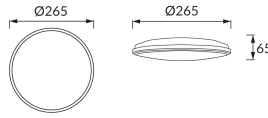

PRODUCT INFORMATION SHEET

Replaceability of light sources and/or control gears without product permanent damage

BASIC INFORMATION

Product name:	PLANAR LED 18W BLACK NW
Ideus index:	04054
EAN barcode:	5901477340543
Colour :	Black
Materials:	Polypropylene PP
Height:	65 mm
Width:	265 mm
Depth:	265 mm
Box packaging:	20 pcs

PRODUCT PARAMETERS

Power supply:	230V 50Hz
Power:	18 W
Dedicated light source:	SMD LED, in set
	Non-replaceable light source
	Do not use with a mains dimmer
Luminaire luminous flux:	1 980 lm
Light colour:	Neutral white
Luminous beam angle:	140°
Shelf life L70B50 in h:	35 000 h
Product offer the possibility of adjusting the illumination direction:	No
Light source luminous flux for a reference colour temperature:	2 180 lm
Colour temperature:	4200 K
Colour rendering index Ra:	81
Electric shock protection class:	2
Degree of protection provided against intrusion dust, accidental contact and water:	IP54
	For indoor or outdoor use
Displacement factor (DF, cos φ1):	0.732
CE	Declaration of conformity