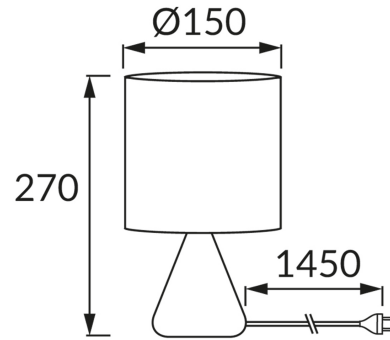

PRODUCT INFORMATION SHEET

BASIC INFORMATION

Product name:	ATENA E14 A WHITE
Ideus index:	04057
EAN barcode:	5901477340574
Colour :	White
Materials:	Ceramics, stainless steel, textile reinforced plastic
Height:	270 mm
Width:	150 mm
Depth:	150 mm
Box packaging:	12 pcs

PRODUCT PARAMETERS

Power supply:	220-240V 50/60Hz
Power:	max 40 W
Lampholder type:	E14
Dedicated light source:	Compact fluorescent lamp/LED
	Possibility of light source replacement
	On/off switch
Product offer the possibility of adjusting the illumination direction:	No
Electric shock protection class:	2
Degree of protection provided against intrusion dust, accidental contact and water:	IP20
	For indoor use
CE	Declaration of conformity