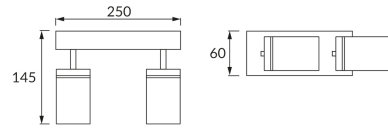

PRODUCT INFORMATION SHEET

BASIC INFORMATION

Product name:	TENOR GU10 2L WHITE
Ideus index:	04070
EAN barcode:	5901477340703
Colour :	White
Materials:	Steel sheet, aluminium, glass
Height:	145 mm
Width:	250 mm
Depth:	60 mm
Box packaging:	20 pcs

REMARKS

For instaling in increased-humidity locations, e.g. bathrooms

PRODUCT PARAMETERS

Power supply:	220-240V 50/60Hz
Power:	2 x max 20 W
Lampholder type:	GU10
Dedicated light source:	LED
	Possibility of light source replacement
Product offer the possibility of adjusting the illumination direction:	Yes
Electric shock protection class:	1
Degree of protection provided against intrusion dust, accidental contact and water:	IP44
	For indoor use
CE	Declaration of conformity