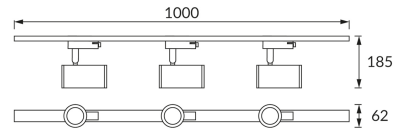

PRODUCT INFORMATION SHEET

BASIC INFORMATION

Product name:	LUTER 4xGU10 WHITE
Ideus index:	04079
EAN barcode:	5901477340796
Colour :	White
Materials:	Aluminium alloy cast, plastic
Height:	185 mm
Width:	1000 mm
Depth:	62 mm
Box packaging:	7 pcs

PRODUCT PARAMETERS

Power supply:	220-240V 50/60Hz
Power:	4 x max 35 W
Lampholder type:	GU10
Dedicated light source:	LED
	Possibility of light source replacement
Product offer the possibility of adjusting the illumination direction:	Yes
Electric shock protection class:	1
Degree of protection provided against intrusion dust, accidental contact and water:	IP20
	For indoor use
CE	Declaration of conformity