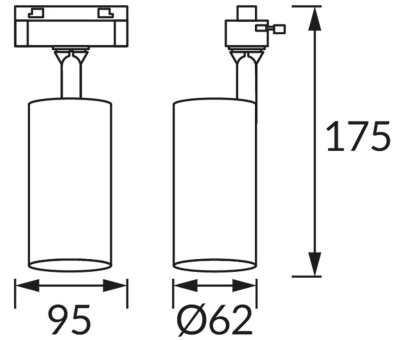

PRODUCT INFORMATION SHEET

BASIC INFORMATION

Product name:	LUTER TRA GU10 WHITE/BLACK
Ideus index:	04084
EAN barcode:	5901477340840
Colour :	White/black
Materials:	Aluminium, plastic
Height:	175 mm
Width:	95 mm
Depth:	62 mm
Box packaging:	50 pcs

PRODUCT PARAMETERS

Power supply:	220-240V 50/60Hz
Power:	max 35 W
Lampholder type:	GU10
Dedicated light source:	LED
	Possibility of light source replacement
Product offer the possibility of adjusting the illumination direction:	Yes
Electric shock protection class:	2
Degree of protection provided against intrusion dust, accidental contact and water:	IP20
	For indoor use
CE	Declaration of conformity