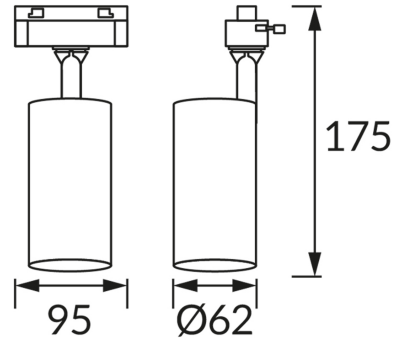

**PRODUCT INFORMATION SHEET****BASIC INFORMATION**

|                |                                   |
|----------------|-----------------------------------|
| Product name:  | <b>LUTER TRA GU10 BLACK/BLACK</b> |
| Ideus index:   | <b>04085</b>                      |
| EAN barcode:   | <b>5901477340857</b>              |
| Colour :       | <b>Black</b>                      |
| Materials:     | <b>Aluminium, plastic</b>         |
| Height:        | <b>175 mm</b>                     |
| Width:         | <b>95 mm</b>                      |
| Depth:         | <b>62 mm</b>                      |
| Box packaging: | <b>50 pcs</b>                     |

**PRODUCT PARAMETERS**

|   |  |
|---|--|
| Power supply:   | <b>220-240V 50/60Hz</b>                        |
| Power:  | <b>max 35 W</b>                                |
| Lampholder type:  | <b>GU10</b>                                    |
| Dedicated light source:   | <b>LED</b>                                     |
|   | <b>Possibility of light source replacement</b> |
| Product offer the possibility of adjusting the illumination direction:              | <b>Yes</b>                                     |
| Electric shock protection class:  | <b>2</b>                                       |
| Degree of protection provided against intrusion dust, accidental contact and water: | <b>IP20</b>                                    |
|   | <b>For indoor use</b>                          |
| CE  | <b>Declaration of conformity</b>               |