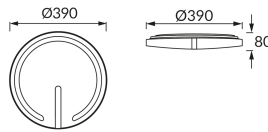

**PRODUCT INFORMATION SHEET**

Replaceability of light sources and/or control gears without product permanent damage

**BASIC INFORMATION**

Product name:	<b>FALON LED C 24W NW</b>
Ideus index:	<b>04099</b>
EAN barcode:	<b>5901477340994</b>
Colour :	<b>White</b>
Materials:	<b>Steel sheet, plastic, stainless steel</b>
Height:	<b>80 mm</b>
Width:	<b>390 mm</b>
Depth:	<b>390 mm</b>
Box packaging:	<b>10 pcs</b>

**PRODUCT PARAMETERS**

Power supply:	<b>230V 50Hz</b>
Power:	<b>24 W</b>
Dedicated light source:	<b>SMD LED, in set</b>
	<b>Non-replaceable light source</b>
	<b>Do not use with a mains dimmer</b>
Luminaire luminous flux:	<b>1 770 lm</b>
Light colour:	<b>Neutral white</b>
Luminous beam angle:	<b>160°</b>
Shelf life L70B50 in h:	<b>35 000 h</b>
Product offer the possibility of adjusting the illumination direction:	<b>No</b>
Light source luminous flux for a reference colour temperature:	<b>2 820 lm</b>
Colour temperature:	<b>4100 K</b>
Colour rendering index Ra:	<b>81</b>
Electric shock protection class:	<b>1</b>
Degree of protection provided against intrusion dust, accidental contact and water:	<b>IP44</b>
	<b>For indoor use</b>
Displacement factor (DF, cos φ1):	<b>0.724</b>
CE	<b>Declaration of conformity</b>