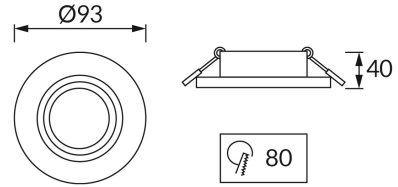

PRODUCT INFORMATION SHEET**BASIC INFORMATION**

| | |
|----------------|--|
| Product name: | INDI C SMALL BLACK |
| Ideus index: | 04105 |
| EAN barcode: | 5901477341052 |
| Colour : | Black |
| Materials: | Aluminium alloy cast, acrylic glass |
| Height: | 40 mm |
| Width: | 93 mm |
| Depth: | 93 mm |
| Box packaging: | 100 pcs |

PRODUCT PARAMETERS

| | |
|---|--|
| Power: | max 35 W |
| Dedicated light source: | LED - GU10/MR16 |
| | Possibility of light source replacement |
| Product offer the possibility of adjusting the illumination direction: | No |
| Degree of protection provided against intrusion dust, accidental contact and water: | IP20 |
| | For indoor use |
| CE | Declaration of conformity |