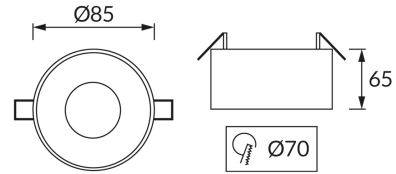

PRODUCT INFORMATION SHEET**BASIC INFORMATION**

Product name:	PANAMA C BLACK/WHITE
Ideus index:	04119
EAN barcode:	5901477341199
Colour :	Black/white
Materials:	Aluminium
Height:	65 mm
Width:	85 mm
Depth:	85 mm
Box packaging:	50 pcs

PRODUCT PARAMETERS

Power:	max 35 W
Dedicated light source:	LED - GU10/MR16
	Possibility of light source replacement
Product offer the possibility of adjusting the illumination direction:	No
Degree of protection provided against intrusion dust, accidental contact and water:	IP20
	For indoor use
CE	Declaration of conformity