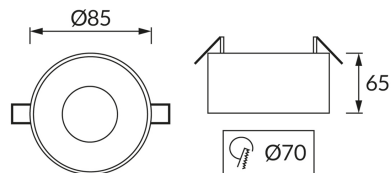

PRODUCT INFORMATION SHEET

BASIC INFORMATION

Product name:	PANAMA C WHITE/GOLD
Ideus index:	04120
EAN barcode:	5901477341205
Colour :	White/gold
Materials:	Aluminium
Height:	65 mm
Width:	85 mm
Depth:	85 mm
Box packaging:	50 pcs

PRODUCT PARAMETERS

Power:	max 35 W
Dedicated light source:	LED - GU10/MR16
	Possibility of light source replacement
Product offer the possibility of adjusting the illumination direction:	No
Degree of protection provided against intrusion dust, accidental contact and water:	IP20
	For indoor use
CE	Declaration of conformity