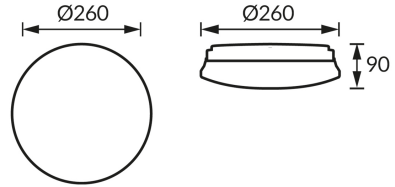

PRODUCT INFORMATION SHEET

BASIC INFORMATION

Product name:	STIG C E27
Ideus index:	04137
EAN barcode:	5901477341373
Colour :	White
Materials:	Steel sheet, plastic
Height:	90 mm
Width:	260 mm
Depth:	260 mm
Box packaging:	6 pcs

PRODUCT PARAMETERS

Power supply:	220-240V 50/60Hz
Power:	max 13 W
Lampholder type:	E27
Dedicated light source:	LED
	Possibility of light source replacement
Product offer the possibility of adjusting the illumination direction:	No
Electric shock protection class:	1
Degree of protection provided against intrusion dust, accidental contact and water:	IP20
	For indoor use
CE	Declaration of conformity