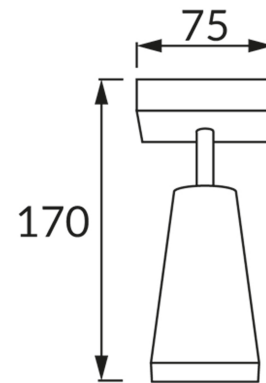

### BASIC INFORMATION

Product name:	<b>SANA GU10 1D WHITE</b>
Ideus index:	<b>04141</b>
EAN barcode:	<b>5901477341410</b>
Colour :	<b>White</b>
Materials:	<b>Aluminium alloy cast, acrylic glass</b>
Height:	<b>170 mm</b>
Width:	<b>75 mm</b>
Depth:	<b>75 mm</b>
Box packaging:	<b>50 pcs</b>

### PRODUCT PARAMETERS

Power supply:	<b>220-240V 50/60Hz</b>
Power:	<b>max 35 W</b>
Lampholder type:	<b>GU10</b>
Dedicated light source:	<b>LED</b>
	<b>Possibility of light source replacement</b>
Product offer the possibility of adjusting the illumination direction:	<b>Yes</b>
Electric shock protection class:	<b>1</b>
Degree of protection provided against intrusion dust, accidental contact and water:	<b>IP20</b>
	<b>For indoor use</b>
CE	<b>Declaration of conformity</b>