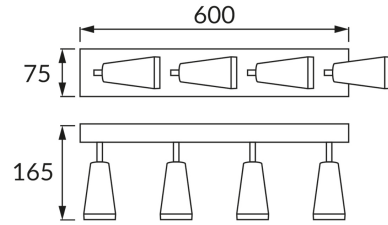

PRODUCT INFORMATION SHEET

BASIC INFORMATION

Product name:	SANA GU10 4L BLACK
Ideus index:	04148
EAN barcode:	5901477341489
Colour :	Black
Materials:	Aluminium alloy cast, acrylic glass
Height:	165 mm
Width:	600 mm
Depth:	75 mm
Box packaging:	10 pcs

PRODUCT PARAMETERS

Power supply:	220-240V 50/60Hz
Power:	4 x max 35 W
Lampholder type:	GU10
Dedicated light source:	LED
	Possibility of light source replacement
Product offer the possibility of adjusting the illumination direction:	Yes
Electric shock protection class:	1
Degree of protection provided against intrusion dust, accidental contact and water:	IP20
	For indoor use
CE	Declaration of conformity