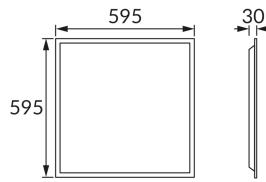

**PRODUCT INFORMATION SHEET**

Replaceability of light sources and/or control gears without product permanent damage

**BASIC INFORMATION**

Product name:	<b>MINGE LED D 36W WHITE NW</b>
Ideus index:	<b>04159</b>
EAN barcode:	<b>5901477341595</b>
Colour :	<b>White</b>
Materials:	<b>Steel sheet, polystyrene PS</b>
Height:	<b>30 mm</b>
Width:	<b>595 mm</b>
Depth:	<b>595 mm</b>
Box packaging:	<b>6 pcs</b>

**PRODUCT PARAMETERS**

Power supply:	<b>230V 50Hz</b>
Power:	<b>36 W</b>
Dedicated light source:	<b>SMD LED, in set</b>
	<b>Non-replaceable light source</b>
	<b>Do not use with a mains dimmer</b>
Luminaire luminous flux:	<b>3 600 lm</b>
Light colour:	<b>Neutral white</b>
Luminous beam angle:	<b>115°</b>
Shelf life L70B50 in h:	<b>35 000 h</b>
Product offer the possibility of adjusting the illumination direction:	<b>No</b>
Light source luminous flux for a reference colour temperature:	<b>3 670 lm</b>
Colour temperature:	<b>4100 K</b>
Colour rendering index Ra:	<b>82</b>
Electric shock protection class:	<b>1</b>
Degree of protection provided against intrusion dust, accidental contact and water:	<b>IP44/20</b>
	<b>For indoor use</b>
Displacement factor (DF, cos φ1):	<b>0.960</b>
CE	<b>Declaration of conformity</b>