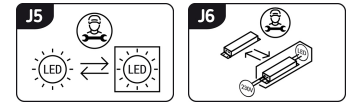

**PRODUCT INFORMATION SHEET**

Replaceability of light sources and/or control gears without product permanent damage

**BASIC INFORMATION**

Product name:	<b>MINGE LED D 36W WHITE NW</b>
Ideus index:	<b>04159</b>
EAN barcode:	<b>5901477341595</b>
Colour :	<b>White</b>
Materials:	<b>Steel sheet, polystyrene PS</b>
Height:	<b>30 mm</b>
Width:	<b>595 mm</b>
Depth:	<b>595 mm</b>
Box packaging:	<b>6 pcs</b>

**PRODUCT PARAMETERS**

Power supply:	<b>230V 50Hz</b>
Power:	<b>36 W</b>
Dedicated light source:	<b>SMD LED, in set</b>
	<b>Non-replaceable light source</b>
	<b>Do not use with a mains dimmer</b>
Luminaire luminous flux:	<b>3 600 lm</b>
Light colour:	<b>Neutral white</b>
Luminous beam angle:	<b>115°</b>
Shelf life L70B50 in h:	<b>35 000 h</b>
Product offer the possibility of adjusting the illumination direction:	<b>No</b>
Light source luminous flux for a reference colour temperature:	<b>3 670 lm</b>
Colour temperature:	<b>4100 K</b>
Colour rendering index Ra:	<b>82</b>
Electric shock protection class:	<b>1</b>
Degree of protection provided against intrusion dust, accidental contact and water:	<b>IP44/20</b>
	<b>For indoor use</b>
Displacement factor (DF, cos φ1):	<b>0.960</b>
CE	<b>Declaration of conformity</b>