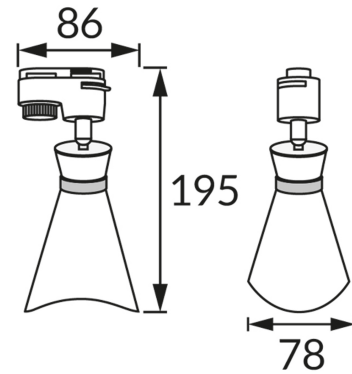

PRODUCT INFORMATION SHEET

BASIC INFORMATION

Product name:	LORETA TRA E14 BLACK/GOLDEN
Ideus index:	04166
EAN barcode:	5901477341663
Colour :	Black/gold
Materials:	Aluminium, plastic
Height:	195 mm
Width:	86 mm
Depth:	78 mm
Box packaging:	50 pcs

PRODUCT PARAMETERS

Power supply:	220-240V 50/60Hz
Power:	max 35 W
Lampholder type:	E14
Dedicated light source:	LED
	Possibility of light source replacement
Product offer the possibility of adjusting the illumination direction:	Yes
Electric shock protection class:	2
Degree of protection provided against intrusion dust, accidental contact and water:	IP20
	For indoor use
CE	Declaration of conformity