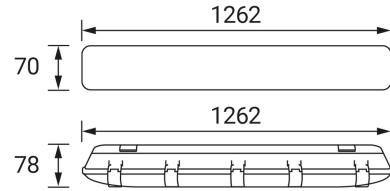

PRODUCT INFORMATION SHEET

BASIC INFORMATION

Product name:	HERMAN FIT LED 36W
Ideus index:	04176
EAN barcode:	5901477341762
Colour :	Grey
Materials:	Polystyrene PS, ABS, steel sheet
Height:	78 mm
Width:	1262 mm
Depth:	70 mm
Box packaging:	12 pcs

REMARKS

- quick montage handles and gland included
- single-end power supply

PRODUCT PARAMETERS

Power supply:	220-240V 50/60Hz
Power:	max 36 W
Lampholder type:	G13
Dedicated light source:	T8 LED power supply from one side
	Possibility of light source replacement
Product offer the possibility of adjusting the illumination direction:	No
Electric shock protection class:	1
Degree of protection against mechanical impacts:	IK05
Degree of protection provided against intrusion dust, accidental contact and water:	IP65
	For indoor or outdoor use
CE	Declaration of conformity