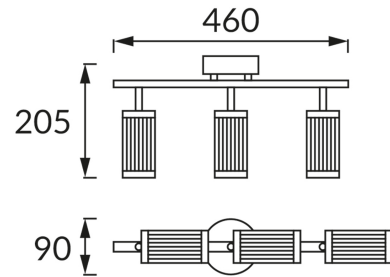

PRODUCT INFORMATION SHEET

BASIC INFORMATION

Product name:	FRIDA SPT GU10 3I BLACK/CHROME
Ideus index:	04203
EAN barcode:	5901477342035
Colour :	Black/chrome
Materials:	Aluminium alloy cast, steel sheet
Height:	170 mm
Width:	460 mm
Depth:	120 mm
Box packaging:	12 pcs

PRODUCT PARAMETERS

Power supply:	220-240V 50/60Hz
Power:	3 x max 35 W
Lampholder type:	GU10
Dedicated light source:	LED
	Possibility of light source replacement
Product offer the possibility of adjusting the illumination direction:	Yes
Electric shock protection class:	1
Degree of protection provided against intrusion dust, accidental contact and water:	IP20
	For indoor use
CE	Declaration of conformity