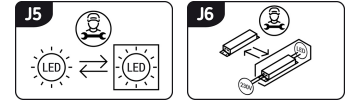

**PRODUCT INFORMATION SHEET**

Replaceability of light sources and/or control gears without product permanent damage

**BASIC INFORMATION**

Product name:	<b>PLANAR LED 24W BLACK NW</b>
Ideus index:	<b>04209</b>
EAN barcode:	<b>5901477342097</b>
Colour :	<b>Black</b>
Materials:	<b>Polypropylene PP</b>
Height:	<b>65 mm</b>
Width:	<b>315 mm</b>
Depth:	<b>315 mm</b>
Box packaging:	<b>10 pcs</b>

**PRODUCT PARAMETERS**

Power supply:	<b>230V 50Hz</b>
Power:	<b>24 W</b>
Dedicated light source:	<b>SMD LED, in set</b>
	<b>Non-replaceable light source</b>
	<b>Do not use with a mains dimmer</b>
Luminaire luminous flux:	<b>2 640 lm</b>
Light colour:	<b>Neutral white</b>
Luminous beam angle:	<b>140°</b>
Shelf life L70B50 in h:	<b>35 000 h</b>
Product offer the possibility of adjusting the illumination direction:	<b>No</b>
Light source luminous flux for a reference colour temperature:	<b>2 890 lm</b>
Colour temperature:	<b>4200 K</b>
Colour rendering index Ra:	<b>81</b>
Electric shock protection class:	<b>2</b>
Degree of protection provided against intrusion dust, accidental contact and water:	<b>IP54</b>
	<b>For indoor or outdoor use</b>
Displacement factor (DF, cos φ1):	<b>0.771</b>
CE	<b>Declaration of conformity</b>