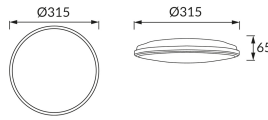

**PRODUCT INFORMATION SHEET**

Replaceability of light sources and/or control gears without product permanent damage

**BASIC INFORMATION**

Product name:	<b>PLANAR LED 24W BLACK NW</b>
Ideus index:	<b>04209</b>
EAN barcode:	<b>5901477342097</b>
Colour :	<b>Black</b>
Materials:	<b>Polypropylene PP</b>
Height:	<b>65 mm</b>
Width:	<b>315 mm</b>
Depth:	<b>315 mm</b>
Box packaging:	<b>10 pcs</b>

**PRODUCT PARAMETERS**

Power supply:	<b>230V 50Hz</b>
Power:	<b>24 W</b>
Dedicated light source:	<b>SMD LED, in set</b>
	<b>Non-replaceable light source</b>
	<b>Do not use with a mains dimmer</b>
Luminaire luminous flux:	<b>2 640 lm</b>
Light colour:	<b>Neutral white</b>
Luminous beam angle:	<b>140°</b>
Shelf life L70B50 in h:	<b>35 000 h</b>
Product offer the possibility of adjusting the illumination direction:	<b>No</b>
Light source luminous flux for a reference colour temperature:	<b>2 890 lm</b>
Colour temperature:	<b>4200 K</b>
Colour rendering index Ra:	<b>81</b>
Electric shock protection class:	<b>2</b>
Degree of protection provided against intrusion dust, accidental contact and water:	<b>IP54</b>
	<b>For indoor or outdoor use</b>
Displacement factor (DF, cos φ1):	<b>0.771</b>
CE	<b>Declaration of conformity</b>