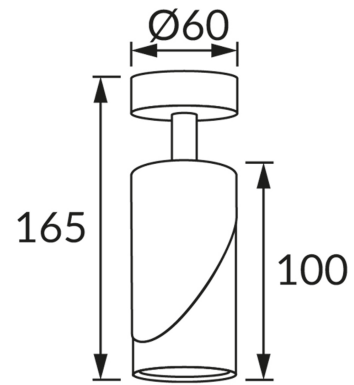

PRODUCT INFORMATION SHEET

BASIC INFORMATION

Product name:	ZEBRA SPT GU10 BLACK/WHITE
Ideus index:	04212
EAN barcode:	5901477342127
Colour :	Black/white
Materials:	Aluminium alloy cast, steel sheet
Height:	165 mm
Width:	60 mm
Depth:	60 mm
Box packaging:	50 pcs

PRODUCT PARAMETERS

Power supply:	220-240V 50/60Hz
Power:	max 35 W
Lampholder type:	GU10
Dedicated light source:	LED
	Possibility of light source replacement
Product offer the possibility of adjusting the illumination direction:	Yes
Electric shock protection class:	1
Degree of protection provided against intrusion dust, accidental contact and water:	IP20
	For indoor use
CE	Declaration of conformity