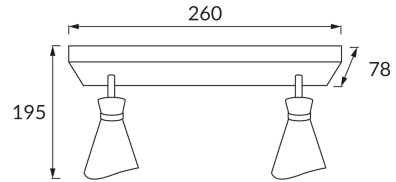

**PRODUCT INFORMATION SHEET**

**BASIC INFORMATION**

Product name:	<b>LORETA SPT E14 2L WHITE/GOLDEN</b>
Ideus index:	<b>04220</b>
EAN barcode:	<b>5901477342202</b>
Colour :	<b>White/gold</b>
Materials:	<b>Aluminium, plastic</b>
Height:	<b>195 mm</b>
Width:	<b>260 mm</b>
Depth:	<b>78 mm</b>
Box packaging:	<b>20 pcs</b>

**PRODUCT PARAMETERS**

Power supply:	<b>220-240V 50/60Hz</b>
Power:	<b>2 x max 35 W</b>
Lampholder type:	<b>E14</b>
Dedicated light source:	<b>LED</b>
	<b>Possibility of light source replacement</b>
Product offer the possibility of adjusting the illumination direction:	<b>Yes</b>
Electric shock protection class:	<b>1</b>
Degree of protection provided against intrusion dust, accidental contact and water:	<b>IP20</b>
	<b>For indoor use</b>
CE	<b>Declaration of conformity</b>