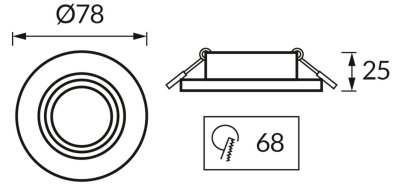

PRODUCT INFORMATION SHEET

BASIC INFORMATION

Product name:	PLUTO C GOLDEN
Ideus index:	04235
EAN barcode:	5901477342356
Colour :	Gold
Materials:	Aluminium
Height:	25 mm
Width:	78 mm
Depth:	78 mm
Box packaging:	100 pcs

PRODUCT PARAMETERS

Power supply:	220-240V 50/60Hz
Power:	max 35 W
Lampholder type:	GU10
Dedicated light source:	LED
	Possibility of light source replacement
Product offer the possibility of adjusting the illumination direction:	No
Electric shock protection class:	2
Degree of protection provided against intrusion dust, accidental contact and water:	IP20
	For indoor use
CE	Declaration of conformity