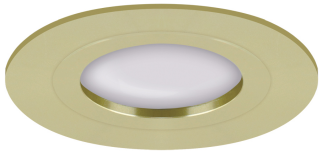

PRODUCT INFORMATION SHEET

BASIC INFORMATION

Product name:	PLUTO C GOLDEN
Ideus index:	04235
EAN barcode:	5901477342356
Colour :	Gold
Materials:	Aluminium
Height:	25 mm
Width:	78 mm
Depth:	78 mm
Box packaging:	100 pcs

PRODUCT PARAMETERS

Power supply:	220-240V 50/60Hz
Power:	max 35 W
Lampholder type:	GU10
Dedicated light source:	LED
	Possibility of light source replacement
Product offer the possibility of adjusting the illumination direction:	No
Electric shock protection class:	2
Degree of protection provided against intrusion dust, accidental contact and water:	IP20
	For indoor use
CE	Declaration of conformity