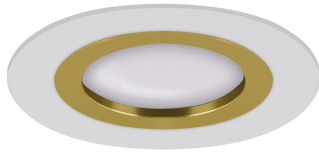

PRODUCT INFORMATION SHEET

BASIC INFORMATION

Product name:	PLUTO C WHITE/GOLDEN
Ideus index:	04236
EAN barcode:	5901477342363
Colour :	White/gold
Materials:	Aluminium
Height:	25 mm
Width:	78 mm
Depth:	78 mm
Box packaging:	100 pcs

PRODUCT PARAMETERS

Power supply:	220-240V 50/60Hz
Power:	max 35 W
Lampholder type:	GU10
Dedicated light source:	LED
	Possibility of light source replacement
Product offer the possibility of adjusting the illumination direction:	No
Electric shock protection class:	2
Degree of protection provided against intrusion dust, accidental contact and water:	IP20
	For indoor use
CE	Declaration of conformity