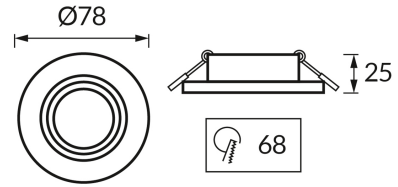

PRODUCT INFORMATION SHEET

BASIC INFORMATION

Product name:	PLUTO C WHITE/GOLDEN
Ideus index:	04236
EAN barcode:	5901477342363
Colour :	White/gold
Materials:	Aluminium
Height:	25 mm
Width:	78 mm
Depth:	78 mm
Box packaging:	100 pcs

PRODUCT PARAMETERS

Power supply:	220-240V 50/60Hz
Power:	max 35 W
Lampholder type:	GU10
Dedicated light source:	LED
	Possibility of light source replacement
Product offer the possibility of adjusting the illumination direction:	No
Electric shock protection class:	2
Degree of protection provided against intrusion dust, accidental contact and water:	IP20
	For indoor use
CE	Declaration of conformity