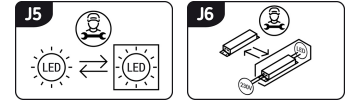

PRODUCT INFORMATION SHEET

Replaceability of light sources and/or control gears without product permanent damage

BASIC INFORMATION

Product name:	TANGO LED C 12W NW
Ideus index:	04252
EAN barcode:	5901477342523
Colour :	White
Materials:	Polycarbonate PC, ABS
Height:	82 mm
Width:	210 mm
Depth:	210 mm
Box packaging:	24 pcs

PRODUCT PARAMETERS

Power supply:	230V 50Hz
Power:	12 W
Dedicated light source:	SMD LED, in set
	Non-replaceable light source
	Do not use with a mains dimmer
Luminaire luminous flux:	1 060 lm
Light colour:	Neutral white
Luminous beam angle:	160°
Shelf life L70B50 in h:	35 000 h
Product offer the possibility of adjusting the illumination direction:	No
Light source luminous flux for a reference colour temperature:	1 450 lm
Colour temperature:	4000 K
Colour rendering index Ra:	83
Electric shock protection class:	2
Degree of protection against mechanical impacts:	IK10
Degree of protection provided against intrusion dust, accidental contact and water:	IP65
	For indoor or outdoor use
Displacement factor (DF, cos φ1):	0.900
CE	Declaration of conformity