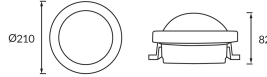

PRODUCT INFORMATION SHEET

Replaceability of light sources and/or control gears without product permanent damage

BASIC INFORMATION

Product name:	TANGO LED C 12W NW
Ideus index:	04252
EAN barcode:	5901477342523
Colour :	White
Materials:	Polycarbonate PC, ABS
Height:	82 mm
Width:	210 mm
Depth:	210 mm
Box packaging:	24 pcs

PRODUCT PARAMETERS

Power supply:	230V 50Hz
Power:	12 W
Dedicated light source:	SMD LED, in set
	Non-replaceable light source
	Do not use with a mains dimmer
Luminaire luminous flux:	1 060 lm
Light colour:	Neutral white
Luminous beam angle:	160°
Shelf life L70B50 in h:	35 000 h
Product offer the possibility of adjusting the illumination direction:	No
Light source luminous flux for a reference colour temperature:	1 450 lm
Colour temperature:	4000 K
Colour rendering index Ra:	83
Electric shock protection class:	2
Degree of protection against mechanical impacts:	IK10
Degree of protection provided against intrusion dust, accidental contact and water:	IP65
	For indoor or outdoor use
Displacement factor (DF, cos φ1):	0.900
CE	Declaration of conformity