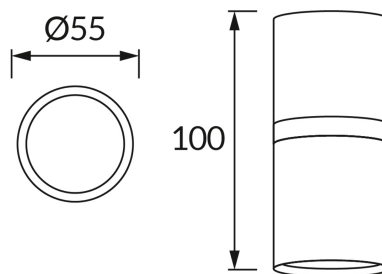

PRODUCT INFORMATION SHEET

BASIC INFORMATION

Product name:	DIOR DWL GU10 WHITE/CHROME
Ideus index:	04253
EAN barcode:	5901477342530
Colour :	White/chrome
Materials:	Aluminium alloy cast, steel sheet
Height:	100 mm
Width:	55 mm
Depth:	55 mm
Box packaging:	100 pcs

PRODUCT PARAMETERS

Power supply:	220-240V 50/60Hz
Power:	max 35 W
Lampholder type:	GU10
Dedicated light source:	LED
	Possibility of light source replacement
Product offer the possibility of adjusting the illumination direction:	No
Electric shock protection class:	1
Degree of protection provided against intrusion dust, accidental contact and water:	IP20
	For indoor use
CE	Declaration of conformity