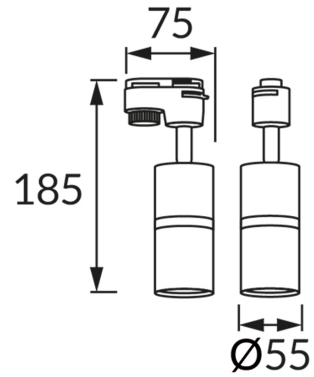

**PRODUCT INFORMATION SHEET**

**BASIC INFORMATION**

Product name:	<b>DIOR TRA GU10 BLACK/CHROME</b>
Ideus index:	<b>04256</b>
EAN barcode:	<b>5901477342561</b>
Colour :	<b>Black/chrome</b>
Materials:	<b>Aluminium alloy cast, plastic</b>
Height:	<b>185 mm</b>
Width:	<b>75 mm</b>
Depth:	<b>55 mm</b>
Box packaging:	<b>50 pcs</b>

**PRODUCT PARAMETERS**

Power supply:	<b>220-240V 50/60Hz</b>
Power:	<b>max 35 W</b>
Lampholder type:	<b>GU10</b>
Dedicated light source:	<b>LED</b>
	<b>Possibility of light source replacement</b>
Product offer the possibility of adjusting the illumination direction:	<b>Yes</b>
Electric shock protection class:	<b>2</b>
Degree of protection provided against intrusion dust, accidental contact and water:	<b>IP20</b>
	<b>For indoor use</b>
CE	<b>Declaration of conformity</b>