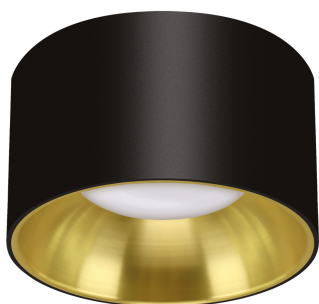

PRODUCT INFORMATION SHEET

BASIC INFORMATION

Product name:	PANAMA C BLACK/GOLDEN
Ideus index:	04272
EAN barcode:	5901477342721
Colour :	Black/gold
Materials:	Aluminium
Height:	65 mm
Width:	85 mm
Depth:	85 mm
Box packaging:	50 pcs

PRODUCT PARAMETERS

Power:	max 35 W
Dedicated light source:	LED - GU10/MR16
	Possibility of light source replacement
Product offer the possibility of adjusting the illumination direction:	No
Degree of protection provided against intrusion dust, accidental contact and water:	IP20
	For indoor use
CE	Declaration of conformity