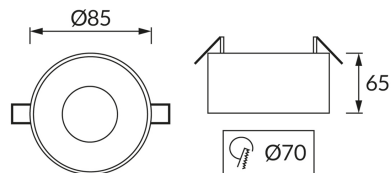

PRODUCT INFORMATION SHEET

BASIC INFORMATION

Product name:	PANAMA C BLACK/GOLDEN
Ideus index:	04272
EAN barcode:	5901477342721
Colour :	Black/gold
Materials:	Aluminium
Height:	65 mm
Width:	85 mm
Depth:	85 mm
Box packaging:	50 pcs

PRODUCT PARAMETERS

Power:	max 35 W
Dedicated light source:	LED - GU10/MR16
	Possibility of light source replacement
Product offer the possibility of adjusting the illumination direction:	No
Degree of protection provided against intrusion dust, accidental contact and water:	IP20
	For indoor use
CE	Declaration of conformity