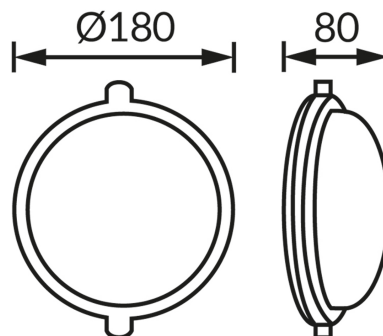

PRODUCT INFORMATION SHEET

BASIC INFORMATION

Product name:	SALTO 10 WHITE
Ideus index:	04315
EAN barcode:	5901477343155
Colour :	White
Materials:	Plastic
Height:	80 mm
Width:	180 mm
Depth:	180 mm
Box packaging:	6 pcs

PRODUCT PARAMETERS

Power supply:	220-240V 50/60Hz
Power:	max 10 W
Lampholder type:	E27
Dedicated light source:	Compact fluorescent lamp/LED
	Possibility of light source replacement
Product offer the possibility of adjusting the illumination direction:	No
Electric shock protection class:	1
Degree of protection provided against intrusion dust, accidental contact and water:	IP65
	For indoor or outdoor use
CE	Declaration of conformity