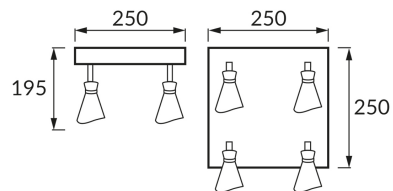

PRODUCT INFORMATION SHEET

BASIC INFORMATION

Product name:	LORETA SPT E14 4D WHITE/GOLDEN
Ideus index:	04321
EAN barcode:	5901477343216
Colour :	White/gold
Materials:	Aluminium, plastic
Height:	195 mm
Width:	250 mm
Depth:	250 mm
Box packaging:	10 pcs

PRODUCT PARAMETERS

Power supply:	220-240V 50/60Hz
Power:	4 x max 35 W
Lampholder type:	E14
Dedicated light source:	LED
	Possibility of light source replacement
Product offer the possibility of adjusting the illumination direction:	Yes
Electric shock protection class:	1
Degree of protection provided against intrusion dust, accidental contact and water:	IP20
	For indoor use
CE	Declaration of conformity