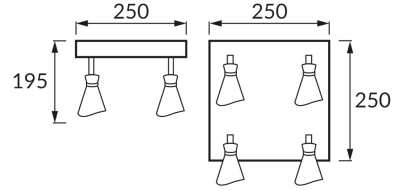

PRODUCT INFORMATION SHEET

BASIC INFORMATION

Product name:	LORETA SPT E14 4D BLACK/GOLDEN
Ideus index:	04322
EAN barcode:	5901477343223
Colour :	Black/gold
Materials:	Aluminium, plastic
Height:	195 mm
Width:	250 mm
Depth:	250 mm
Box packaging:	10 pcs

PRODUCT PARAMETERS

Power supply:	220-240V 50/60Hz
Power:	4 x max 35 W
Lampholder type:	E14
Dedicated light source:	LED
	Possibility of light source replacement
Product offer the possibility of adjusting the illumination direction:	Yes
Electric shock protection class:	1
Degree of protection provided against intrusion dust, accidental contact and water:	IP20
	For indoor use
CE	Declaration of conformity