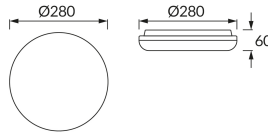

PRODUCT INFORMATION SHEET

Replaceability of light sources and/or control gears without product permanent damage

BASIC INFORMATION

Product name:	FETA LED C 18/24W WHITE CCT
Ideus index:	04357
EAN barcode:	5901477343575
Colour :	White
Materials:	Polycarbonate PC
Height:	60 mm
Width:	280 mm
Depth:	280 mm
Box packaging:	14 pcs

REMARKS

- three-stage color temperature control (WW, NW, CW)
- power regulation

PRODUCT PARAMETERS

Power supply:	230V 50Hz
Power:	18/24 W
Dedicated light source:	SMD LED, in set
	Non-replaceable light source
	Do not use with a mains dimmer
Luminaire luminous flux:	2 480 lm
Light colour:	Warm white/neutral white/cold white
Luminous beam angle:	160°
Shelf life L70B50 in h:	35 000 h
Product offer the possibility of adjusting the illumination direction:	No
Light source luminous flux for a reference colour temperature:	3 100 lm
Colour temperature:	2700K/4100K/6500K
Colour rendering index Ra:	83
Electric shock protection class:	2
Degree of protection against mechanical impacts:	IK08
Degree of protection provided against intrusion dust, accidental contact and water:	IP65
	For indoor or outdoor use
Displacement factor (DF, cos φ1):	0.876
CE	Declaration of conformity