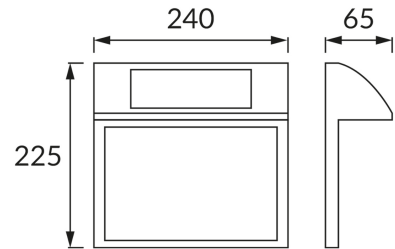

PRODUCT INFORMATION SHEET

BASIC INFORMATION

Product name:	ADRES LED 0,18W CW
Ideus index:	04372
EAN barcode:	5901477343728
Colour :	Chrome/white
Materials:	Plastic
Height:	225 mm
Width:	240 mm
Depth:	65 mm
Box packaging:	24 pcs

PRODUCT PARAMETERS

Power supply:	DC 1,2 V AA 300 mAh Ni-MH
Power:	0,18 W
Dedicated light source:	LED, in set
	Non-replaceable light source
Luminaire luminous flux:	3 lm
Light colour:	Cold white
Luminous beam angle:	120°
Shelf life L70B50 in h:	35 000 h
	On/off switch
Product offer the possibility of adjusting the illumination direction:	No
Colour temperature:	6500 K
Colour rendering index Ra:	70
Electric shock protection class:	3
Degree of protection provided against intrusion dust, accidental contact and water:	IP44
	For indoor or outdoor use
CE	Declaration of conformity