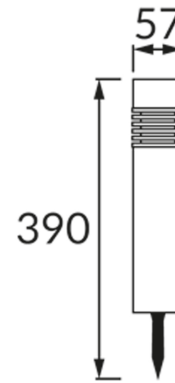

**PRODUCT INFORMATION SHEET**

**BASIC INFORMATION**

Product name:	ZEN LED 39 0,06W BLACK CW
Ideus index:	04376
EAN barcode:	5901477343766
Colour :	Black
Materials:	Plastic
Height:	375 mm
Width:	57 mm
Depth:	57 mm
Box packaging:	12 pcs

**REMARKS**

- with rechargeable battery
- works with ambient light < 20 lx
- lighting time for one charge minimum 6 h

**PRODUCT PARAMETERS**

Power supply:	DC 1,2 V AAA 100 mAh Ni-MH
Power:	0,06 W
Dedicated light source:	LED, in set
	Non-replaceable light source
Luminaire luminous flux:	1 lm
Light colour:	Cold white
Luminous beam angle:	160°
Shelf life L70B50 in h:	35 000 h
	On/off switch
Product offer the possibility of adjusting the illumination direction:	No
Colour temperature:	6500 K
Colour rendering index Ra:	70
Electric shock protection class:	3
Degree of protection provided against intrusion dust, accidental contact and water:	IP44
	For indoor or outdoor use
CE	Declaration of conformity