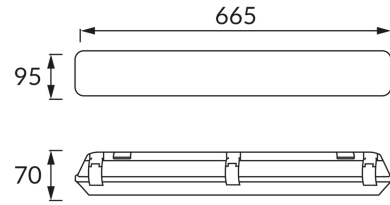

**PRODUCT INFORMATION SHEET**

**BASIC INFORMATION**

Product name:	<b>ARNOLD LED 2x0,6m</b>
Ideus index:	<b>04381</b>
EAN barcode:	<b>5901477343810</b>
Colour :	<b>Grey</b>
Materials:	<b>Polystyrene PS, ABS</b>
Height:	<b>70 mm</b>
Width:	<b>665 mm</b>
Depth:	<b>95 mm</b>
Box packaging:	<b>10 pcs</b>

**REMARKS**

- quick montage handles and gland included
- single-end power supply

**PRODUCT PARAMETERS**

Power supply:	<b>220-240V 50/60Hz</b>
Power:	<b>2 x max 18 W</b>
Lampholder type:	<b>G13</b>
Dedicated light source:	<b>T8 LED power supply from one side</b>
	<b>Possibility of light source replacement</b>
Product offer the possibility of adjusting the illumination direction:	<b>No</b>
Electric shock protection class:	<b>2</b>
Degree of protection against mechanical impacts:	<b>IK05</b>
Degree of protection provided against intrusion dust, accidental contact and water:	<b>IP65</b>
	<b>For indoor or outdoor use</b>
CE	<b>Declaration of conformity</b>