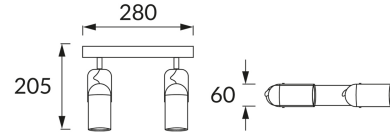

PRODUCT INFORMATION SHEET

BASIC INFORMATION

Product name:	LOFTA GU10 2L BLACK
Ideus index:	04394
EAN barcode:	5901477343940
Colour :	Black
Materials:	Steel sheet
Height:	205 mm
Width:	280 mm
Depth:	60 mm
Box packaging:	10 pcs

PRODUCT PARAMETERS

Power supply:	220-240V 50/60Hz
Power:	2 x max 25 W
Lampholder type:	GU10
Dedicated light source:	LED
	Possibility of light source replacement
Product offer the possibility of adjusting the illumination direction:	Yes
Electric shock protection class:	1
Degree of protection provided against intrusion dust, accidental contact and water:	IP20
	For indoor use
CE	Declaration of conformity