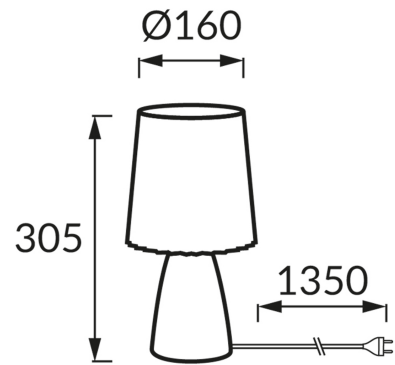

PRODUCT INFORMATION SHEET

BASIC INFORMATION

Product name:	MALMA E14 WHITE
Ideus index:	04397
EAN barcode:	5901477343971
Colour :	White
Materials:	Ceramics, polycarbonate PC
Height:	305 mm
Width:	160 mm
Depth:	160 mm
Box packaging:	12 pcs

PRODUCT PARAMETERS

Power supply:	220-240V 50/60Hz
Power:	max 25 W
Lampholder type:	E14
Dedicated light source:	Compact fluorescent lamp/LED
	Possibility of light source replacement
	On/off switch
Product offer the possibility of adjusting the illumination direction:	No
Electric shock protection class:	2
Degree of protection provided against intrusion dust, accidental contact and water:	IP20
	For indoor use
CE	Declaration of conformity