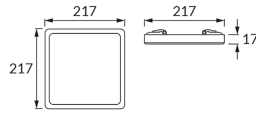

PRODUCT INFORMATION SHEET

Replaceability of light sources and/or control gears without product permanent damage

BASIC INFORMATION

Product name:	OLGA LED D 18W BLACK CCT
Ideus index:	04410
EAN barcode:	5901477344107
Colour :	Black
Materials:	Plastic, polycarbonate PC
Height:	17 mm
Width:	217 mm
Depth:	217 mm
Box packaging:	20 pcs

REMARKS

- three-stage color temperature control (WW, NW, CW)
- surface and recessed installation

PRODUCT PARAMETERS

Power supply:	230V 50Hz
Power:	18 W
Dedicated light source:	SMD LED, in set
	Non-replaceable light source
	Do not use with a mains dimmer
Luminaire luminous flux:	1 790 lm
Light colour:	Warm white/neutral white/cold white
Luminous beam angle:	120°
Shelf life L70B50 in h:	35 000 h
Product offer the possibility of adjusting the illumination direction:	No
Light source luminous flux for a reference colour temperature:	2 320 lm
Colour temperature:	3000K/4500K/6500K
Colour rendering index Ra:	81
Electric shock protection class:	2
Degree of protection provided against intrusion dust, accidental contact and water:	IP20
	For indoor use
Displacement factor (DF, cos φ1):	0.912
CE	Declaration of conformity