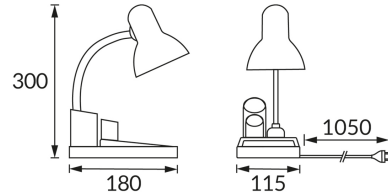

**PRODUCT INFORMATION SHEET****BASIC INFORMATION**

Product name:	<b>IDOL E27 BLACK</b>
Ideus index:	<b>04425</b>
EAN barcode:	<b>5901477344251</b>
Colour :	<b>Black</b>
Materials:	<b>Plastic</b>
Height:	<b>300 mm</b>
Width:	<b>115 mm</b>
Depth:	<b>180 mm</b>
Box packaging:	<b>20 pcs</b>

**PRODUCT PARAMETERS**

Power supply:	<b>220-240V 50/60Hz</b>
Power:	<b>max 15 W</b>
Lampholder type:	<b>E27</b>
Dedicated light source:	<b>Compact fluorescent lamp/LED</b>
	<b>Possibility of light source replacement</b>
	<b>On/off switch</b>
Product offer the possibility of adjusting the illumination direction:	<b>Yes</b>
Electric shock protection class:	<b>2</b>
Degree of protection provided against intrusion dust, accidental contact and water:	<b>IP20</b>
	<b>For indoor use</b>
CE	<b>Declaration of conformity</b>