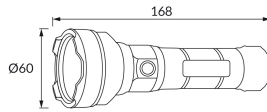

PRODUCT INFORMATION SHEET

Replaceability of light sources and/or control gears without product permanent damage

BASIC INFORMATION

Product name:	MAGNUS LED 1W
Ideus index:	04449
EAN barcode:	5901477344497
Colour :	Black
Materials:	Plastic
Height:	168 mm
Width:	60 mm
Depth:	60 mm
Box packaging:	100 pcs

REMARKS

- with rechargeable battery
- lighting time for one charge maximum 6 h
- charging time: optimal 6 h, max. 8 h
- USB-C cable

PRODUCT PARAMETERS

Power supply:	DC 5 V 2,1 A MAX USB-C
Power:	1 W
Dedicated light source:	LED, in set
	Non-replaceable light source
Light colour:	Cold white
Luminous beam angle:	4°
Shelf life L70B50 in h:	35 000 h
	On/off switch
Product offer the possibility of adjusting the illumination direction:	No
Light source luminous flux for a reference colour temperature:	100 lm
Colour temperature:	6500 K
Colour rendering index Ra:	80
Electric shock protection class:	3
Degree of protection provided against intrusion dust, accidental contact and water:	IP20
	For indoor use
CE	Declaration of conformity