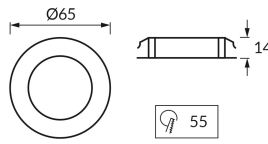

PRODUCT INFORMATION SHEET

Replaceability of light sources and/or control gears without product permanent damage

BASIC INFORMATION

Product name:	ROLO LED C 1,9W WHITE NW
Ideus index:	04457
EAN barcode:	5901477344572
Colour :	White
Materials:	Steel sheet, plastic
Height:	14 mm
Width:	65 mm
Depth:	65 mm
Box packaging:	200 pcs

REMARKS

For instaling in increased-humidity locations, e.g. bathrooms

PRODUCT PARAMETERS

Power supply:	230V 50Hz
Power:	1,9 W
Dedicated light source:	SMD LED, in set
	Non-replaceable light source
	Do not use with a mains dimmer
Luminaire luminous flux:	165 lm
Light colour:	Neutral white
Luminous beam angle:	120°
Shelf life L70B50 in h:	35 000 h
Product offer the possibility of adjusting the illumination direction:	No
Light source luminous flux for a reference colour temperature:	190 lm
Colour temperature:	4100 K
Colour rendering index Ra:	85
Electric shock protection class:	2
Degree of protection provided against intrusion dust, accidental contact and water:	IP44
	For indoor use
Displacement factor (DF, cos φ1):	0.930
CE	Declaration of conformity