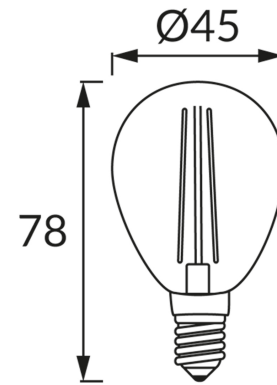

PRODUCT INFORMATION SHEET**BASIC INFORMATION**

Product name:	FILAMENT ULKE LED E14 6W NW
Ideus index:	04482
EAN barcode:	5901477344824
Colour :	Transparent
Materials:	Aluminium, glass
Height:	78 mm
Width:	45 mm
Depth:	45 mm
Box packaging:	100 pcs

PRODUCT PARAMETERS

Power supply:	230V 50Hz
Power:	6 W
Lampholder type:	E14
	Do not use with a mains dimmer
Energy efficiency class:	E
Light colour:	Neutral white
Luminous beam angle:	270°
Shelf life L70B50 in h:	35 000 h
Light source luminous flux for a reference colour temperature:	750 lm
Colour temperature:	4100 K
Colour rendering index Ra:	83
Displacement factor (DF, cos φ1):	0.746
CE	Declaration of conformity