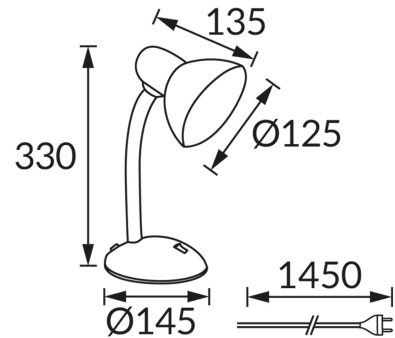

PRODUCT INFORMATION SHEET

BASIC INFORMATION

Product name:	TOLA E27 BLACK
Ideus index:	04497
EAN barcode:	5901477344978
Colour :	Black
Materials:	Steel sheet, plastic
Height:	330 mm
Width:	145 mm
Depth:	145 mm
Box packaging:	12 pcs

PRODUCT PARAMETERS

Power supply:	220-240V 50/60Hz
Power:	max 40 W
Lampholder type:	E27
Dedicated light source:	Compact fluorescent lamp/LED
	Possibility of light source replacement
	On/off switch
Product offer the possibility of adjusting the illumination direction:	Yes
Electric shock protection class:	2
Degree of protection provided against intrusion dust, accidental contact and water:	IP20
	For indoor use
CE	Declaration of conformity