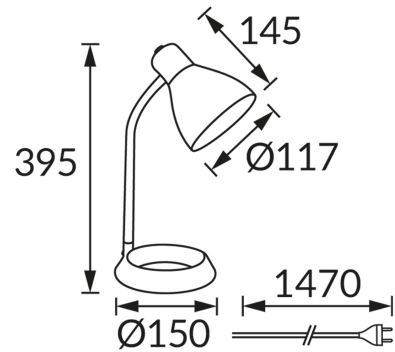

PRODUCT INFORMATION SHEET

BASIC INFORMATION

Product name:	KATI E27 BLACK
Ideus index:	04499
EAN barcode:	5901477344992
Colour :	Black
Materials:	Stainless steel, plastic
Height:	395 mm
Width:	150 mm
Depth:	150 mm
Box packaging:	12 pcs

PRODUCT PARAMETERS

Power supply:	220-240V 50/60Hz
Power:	max 15 W
Lampholder type:	E27
Dedicated light source:	Compact fluorescent lamp/LED
	Possibility of light source replacement
	On/off switch
Product offer the possibility of adjusting the illumination direction:	Yes
Electric shock protection class:	2
Degree of protection provided against intrusion dust, accidental contact and water:	IP20
	For indoor use
CE	Declaration of conformity