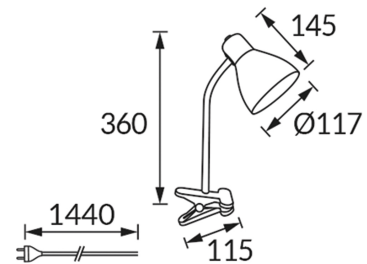

**PRODUCT INFORMATION SHEET**

**BASIC INFORMATION**

Product name:	<b>KATI E27 BLACK CLIP</b>
Ideus index:	<b>04500</b>
EAN barcode:	<b>5901477345005</b>
Colour :	<b>Black</b>
Materials:	<b>Stainless steel, plastic</b>
Height:	<b>360 mm</b>
Width:	<b>145 mm</b>
Depth:	<b>117 mm</b>
Box packaging:	<b>12 pcs</b>

**PRODUCT PARAMETERS**

Power supply:	<b>220-240V 50/60Hz</b>
Power:	<b>max 15 W</b>
Lampholder type:	<b>E27</b>
Dedicated light source:	<b>Compact fluorescent lamp/LED</b>
	<b>Possibility of light source replacement</b>
	<b>On/off switch</b>
Product offer the possibility of adjusting the illumination direction:	<b>Yes</b>
Electric shock protection class:	<b>2</b>
Degree of protection provided against intrusion dust, accidental contact and water:	<b>IP20</b>
	<b>For indoor use</b>
CE	<b>Declaration of conformity</b>